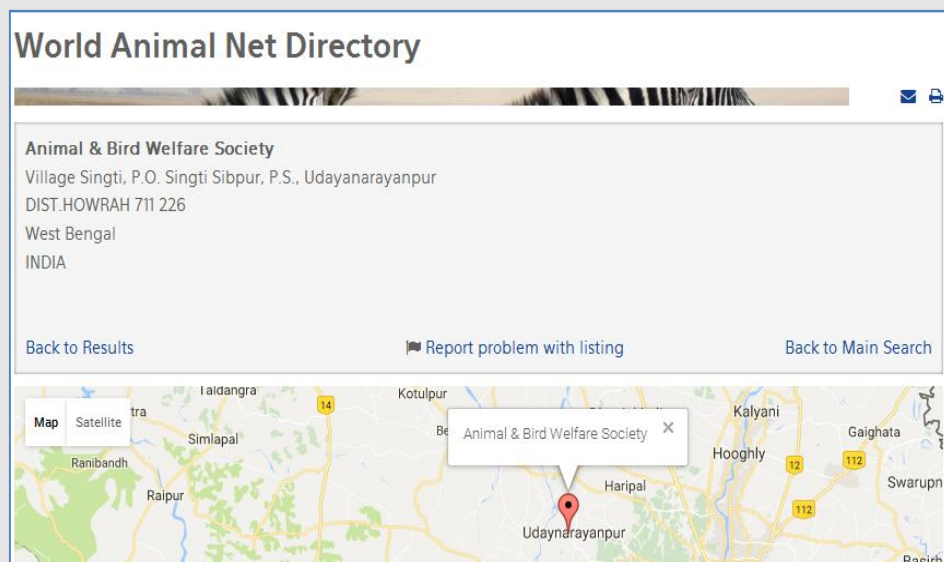

Eventually, this work led to the publishing of the World Animal Net International Directory of Animal Protection Organizations. The directory garnered many accolades and, for the first time ever, allowed organizations to search for and contact peers working on similar issues on the other side of the world. World Animal Net (WAN) was established in 1997 to improve communication and coordination among the world's animal protection groups.

Scope and Coverage

It is the world's largest database of animal protection societies, with more than 17,000 listings in over 170 countries. Today World Animal Net is the world's largest network of animal protection societies with over 3,000 affiliates in more than 100 countries and special consultative status at the United Nations. World Animal Net (WAN) develops programs and 'best practice' resources for the animal protection community.

Kind of Information

Directory can be searched from different angles like name of society, country, ZIP codes, activities etc.

After searching geographically, two main categories can be seen :

1. Continent and
2. Country/ Territory

Name of all states are enlisted in each country. Clicking on the name of each state, total no. of societies can be seen including their locations, maps etc. Such as, a society of West Bengal shows the following result :

Different programmes are provided with beautiful pictures which include free course on strategic advocacy, guidance on building consortiums and collaborations, and their work on constitutions and legislation, projects etc. Those projects promote the official recognition of animals as sentient beings worthy of inclusion in constitutions. Information about animal welfare, animal protecting policy, fundraising etc. are